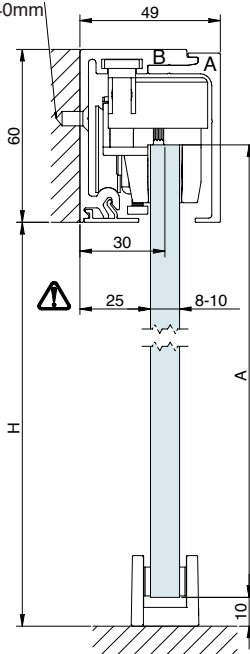

Technical characteristics

Profiles

STAN- DARD	FIXED GLASS	FRAME	FT
			
49x60 mm	49x70 mm	76x61 mm	76x61 mm

FIXED GLASS

			
76x61 mm	12x12 mm	17x12 mm	21x20 mm

Specifications

FRAME		
		
8-10 mm	10 mm	2 Softbrake MIN. 675mm
		
AVAILABLE	BALL BEARING	SOFTBRAKE MAX.70Kg

FALSE CEILING

FALSE CEILING WITH FIXED PANEL

GLASS WALL

CEILING WITH FIXED PANEL

FALSE CEILING WITH FIXED PANEL

- SLIDING DOOR
- FIXED GLASS

Cros-section

(Dimensions in mm)

WALL MOUNTING

Screw
DIN-7505 4,5x40mm

$A = H + 17$

GLASS WALL

$A = H - 43$

$G = H + X$

Section type

(Dimensions in mm)

FT

76x61 mm

I FIXED GLASS

76x61 mm

17x12 mm

21x20 mm

Specifications

FRAME