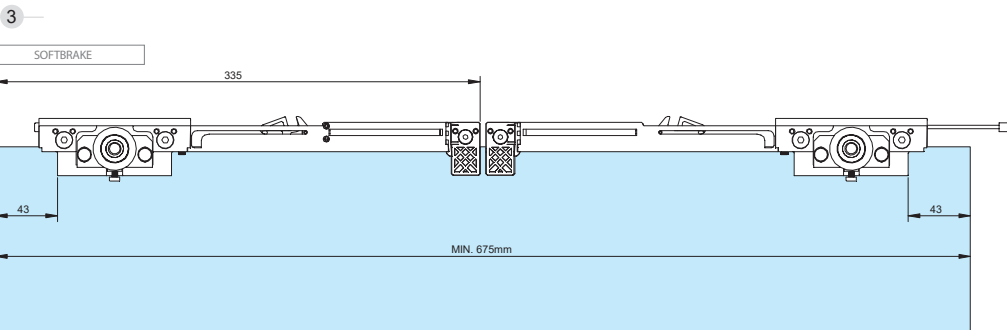

FALSE CEILING

FALSE CEILING WITH FIXED PANEL

GLASS WALL

CEILING WITH FIXED PANEL

FALSE CEILING WITH FIXED PANEL

- SLIDING DOOR
- FIXED GLASS

Cros-section

(Dimensions in mm)

WALL MOUNTING

Screw
DIN-7505 4,5x40mm

$A = H + 17$

GLASS WALL

$A = H - 43$

$G = H + X$

Section type

(Dimensions in mm)