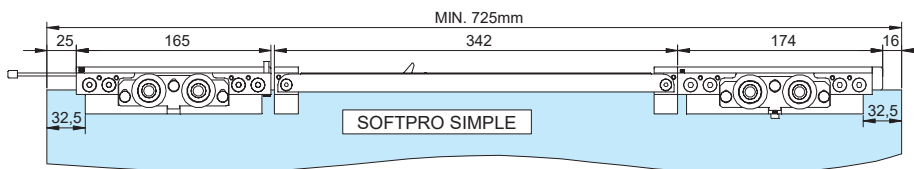

Right

Only for
Softpro simple