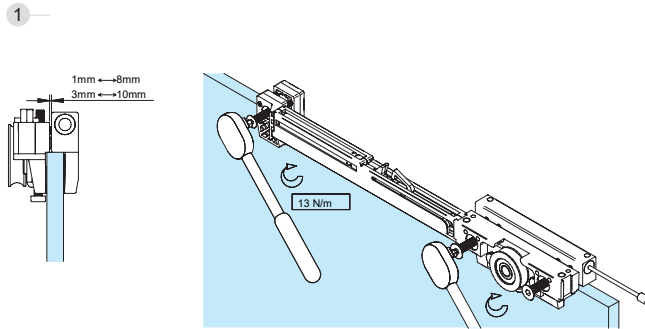

FALSE CEILING

FALSE CEILING WITH FIXED PANEL

GLASS WALL

CEILING WITH FIXED PANEL

FALSE CEILING WITH FIXED PANEL

- SLIDING DOOR
- FIXED GLASS

Cros-section

(Dimensions in mm)

WALL MOUNTING

Screw
DIN-7505 4,5x40mm

$A = H + 17$

GLASS WALL

$A = H - 43$

$G = H + X$

Section type

(Dimensions in mm)