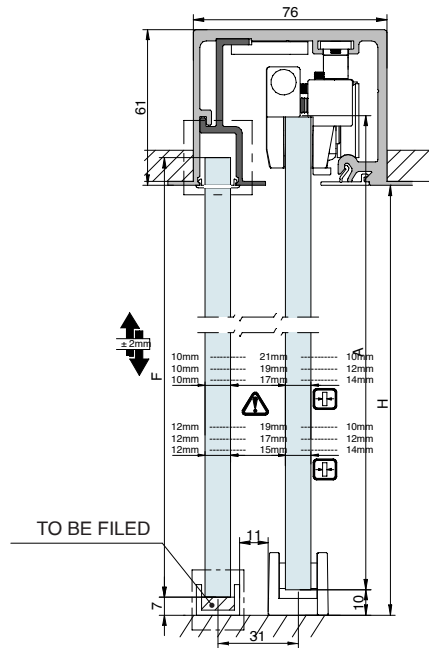

Cross-section

(Dimensions in mm)

WALL MOUNTING

$A = H + 17$

GLASS WALL

$A = H - 43$

$G = H + X$

Cross-section

(Dimensions in mm)

CEILING MOUNTING

A= H-43

A= H-43

F= H-70

FALSE CEILING MOUNTING

A= H+17

A= H+17

F= H+4

Components

PROFILES	Finish	Item No.		
 <p>Sliding top track set</p>  <p>59x60mm</p>	S	0 109 20	2 m	1 set
		0 109 30	3 m	
		0 109 40	4 m	
		0 109 60	6 m	
	BS	0 109 21	2 m	
		0 109 31	3 m	
		0 109 41	4 m	
	WL	0 109 61	6 m	
		0 119 20	2 m	
		0 119 30	3 m	
		0 119 40	4 m	
	BL	0 119 60	6 m	
0 119 24		2 m		
0 119 34		3 m		
0 119 44		4 m		
		0 119 64	6 m	
 <p>Sliding top track set for fixed glass</p>  <p>59x70mm</p>	S	0 109 22	2 m	1 set
		0 109 32	3 m	
		0 109 42	4 m	
		0 109 62	6 m	
	BS	0 109 23	2 m	
		0 109 33	3 m	
		0 109 43	4 m	
	WL	0 109 63	6 m	
		0 119 21	2 m	
		0 119 31	3 m	
		0 119 41	4 m	
	BL	0 119 61	6 m	
0 119 25		2 m		
0 119 35		3 m		
0 119 45		4 m		
		0 119 65	6 m	
 <p>Sliding top track set for Frame accessory</p>  <p>76x61mm</p>	S	0 109 86	2 m	1 set
		0 109 87	3 m	
		0 109 88	4 m	
		0 109 89	6 m	
	WL	0 111 86	2 m	
		0 111 87	3 m	
		0 111 88	4 m	
		0 111 89	6 m	
	BL	0 109 94	2 m	
		0 109 95	3 m	
		0 109 96	4 m	
		0 109 97	6 m	