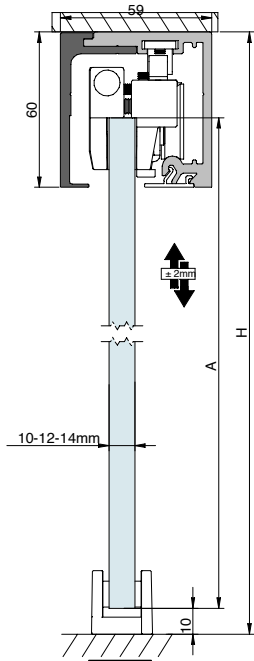

Technical characteristics

Profiles

STANDARD

59x60 mm

FIXED GLASS

59x70 mm

FRAME

76x61 mm

FT

76x61 mm

I FIXED GLASS

76x61 mm

17x12 mm

21x20 mm

Specifications

FRAME

Cross-section

(Dimensions in mm)

WALL MOUNTING

$A = H + 17$

GLASS WALL

$A = H - 43$

$G = H + X$

Cross-section

(Dimensions in mm)

CEILING MOUNTING

A= H-43

A= H-43

F= H-70

FALSE CEILING MOUNTING

A= H+17

A= H+17