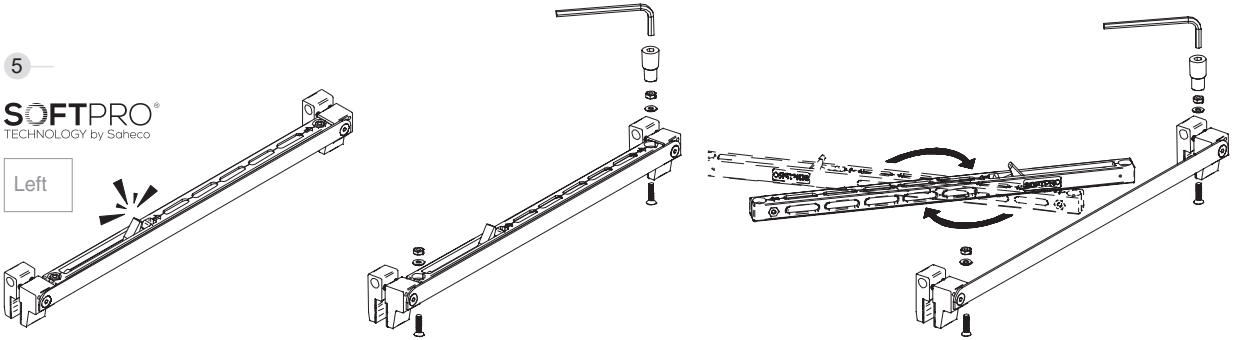

5

SOFTPRO
TECHNOLOGY by Saheco

Left