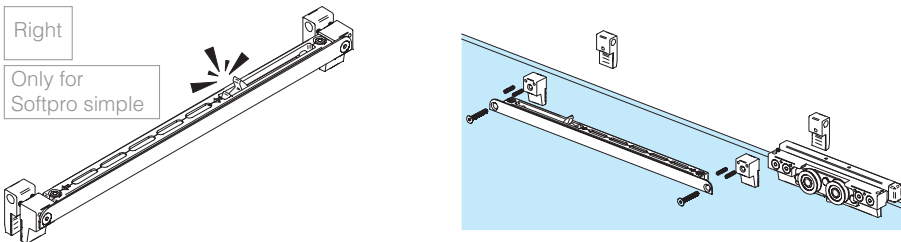

MONTAGE

5

SOFTPRO
TECHNOLOGY by Saheco

Left

Right

Only for
Softpro simple

ANTI-SHOCK

RETAINING STOPPER