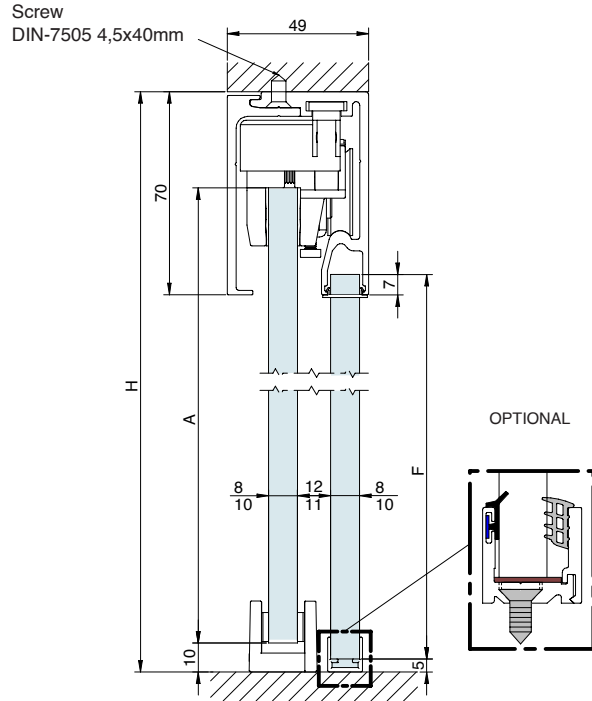

F= H-67

A= H-43