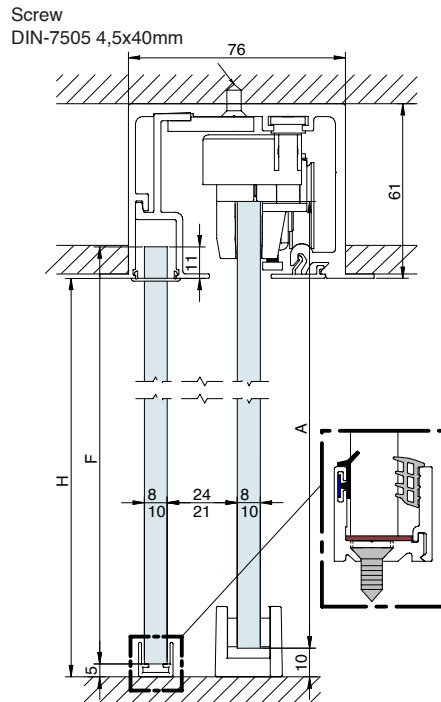

WALL MOUNTING

Screw
DIN-7505 4,5x40mm

$A = H + 17$

GLASS WALL

$A = H - 43$

$G = H + X$

Section type

(Dimensions in mm)

CEILING MOUNTING

A= H-43

A= H-43

F= H-67

FALSE CEILING MOUNTING

A= H+17

A= H+17

F= H+6