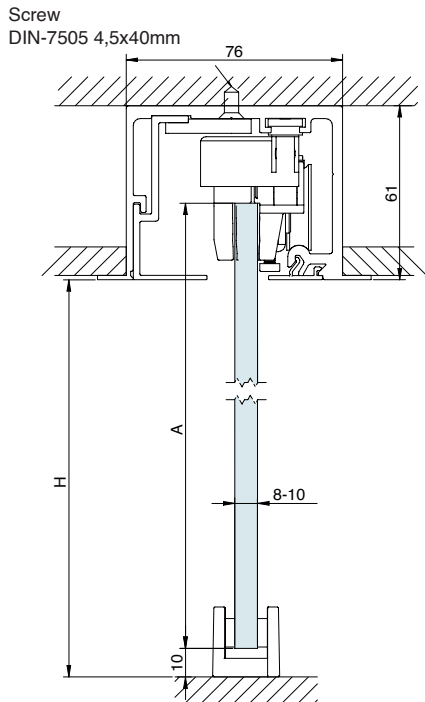

WALL MOUNTING

Screw
DIN-7505 4,5x40mm

$A = H + 17$

GLASS WALL

$A = H - 43$

$G = H + X$

Section type

(Dimensions in mm)

CEILING MOUNTING

A= H-43

A= H-43

F= H-67

FALSE CEILING MOUNTING

A= H+17

A= H+17

F= H+6