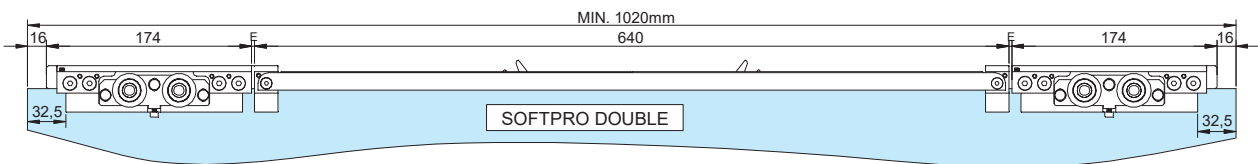

Right

Only for
Softpro simple