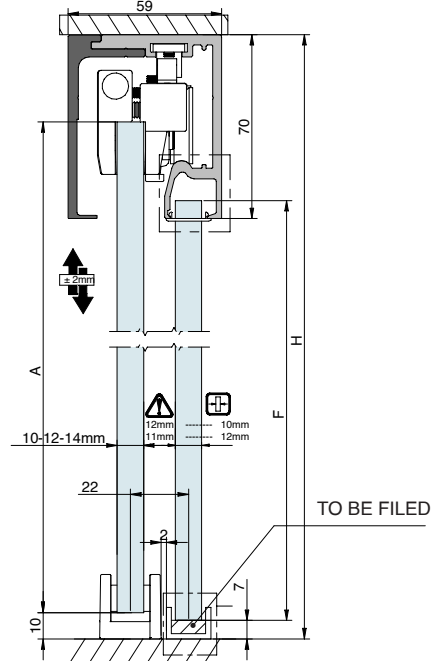

Cross-section

(Dimensions in mm)

WALL MOUNTING

$A = H + 17$

GLASS WALL

$A = H - 43$

$G = H + X$

Cross-section

(Dimensions in mm)

CEILING MOUNTING

A= H-43

A= H-43

F= H-70

FALSE CEILING MOUNTING

A= H+17

A= H+17