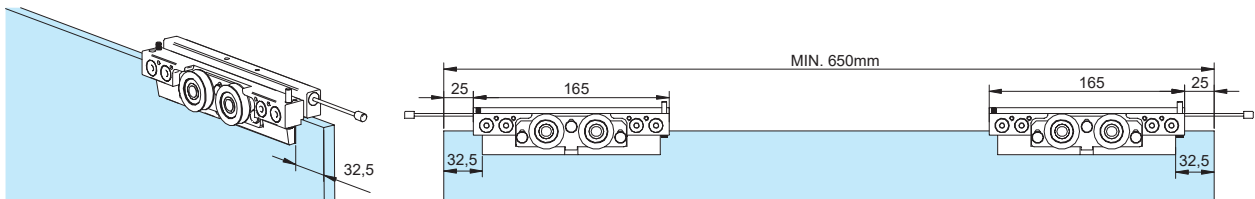

ANTI-SHOCK