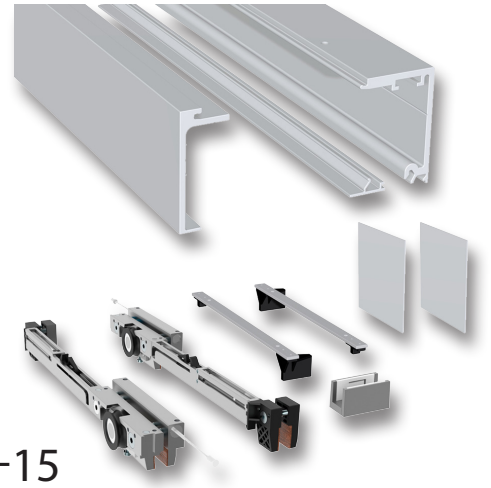

CONTENTS

SLIDING DOOR SYSTEM SISO-70

4-15