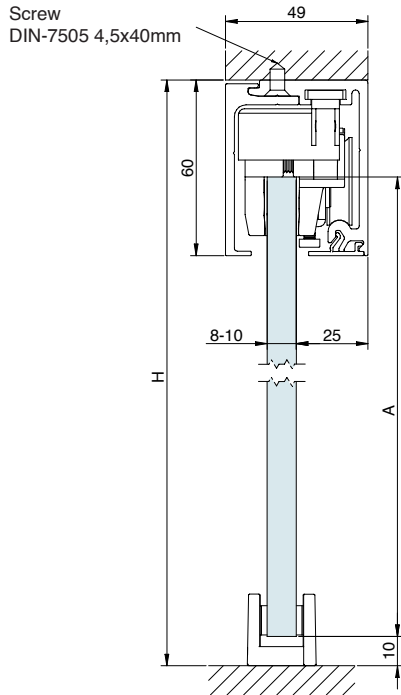

Section type

(Dimensions in mm)

CEILING MOUNTING

A= H-43