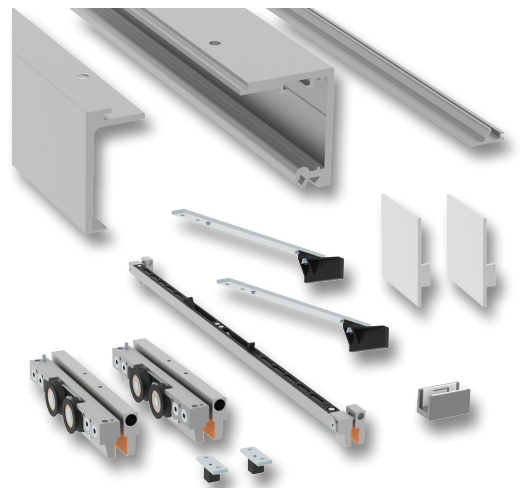

COMPACT GLASS

DOWNLOADS
LIBRARY

SISO-70

— EN

SISO-70 is a compact sliding solution for frameless glass panels, combining latest technology with an attractive minimalist design. The system is quick and easy to install, and is particularly appropriate for domestic and commercial applications, where it integrates seamlessly into any design.

There is a choice between function and / or an anti-shock braking system.

SISO-70 conceals all of its sliding components within the top track, giving a pleasing aesthetic appearance.

SISO-70 is offered for both ceiling and wall mounted applications; for wall mounted installations, the system offers a unique feature, in that the distance between the wall and the glass panel can be adjusted between a minimal 14mm up to 25mm depending on design requirements, thereby adding a useful versatility to the other benefits of the system.