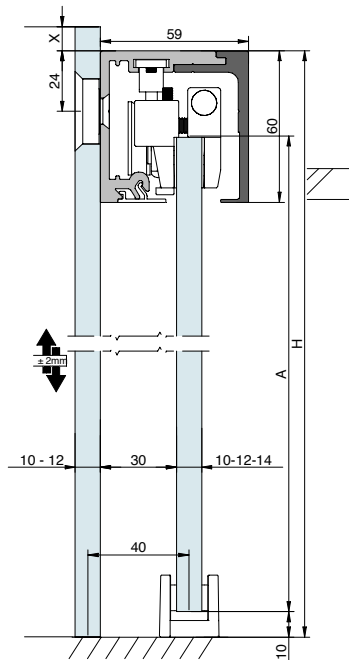

Technical characteristics

Profiles

STANDARD

59x60 mm

FIXED GLASS

59x70 mm

FRAME

76x61 mm

FT

76x61 mm

I FIXED GLASS

76x61 mm

17x12 mm

21x20 mm

Specifications

FRAME

Cross-section

(Dimensions in mm)

WALL MOUNTING

$A = H + 17$

GLASS WALL

$A = H - 43$

$G = H + X$

Cross-section

(Dimensions in mm)

CEILING MOUNTING

A= H-43

A= H-43

F= H-70

FALSE CEILING MOUNTING

A= H+17

A= H+17