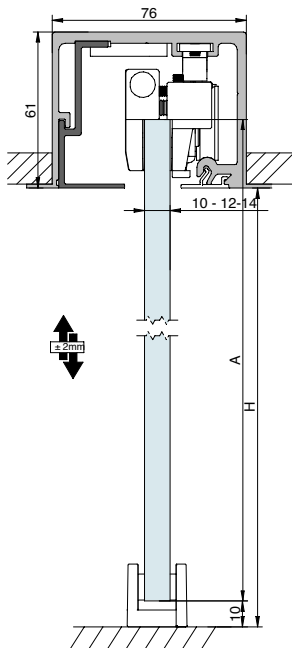

FT

76x61 mm

I FIXED GLASS

76x61 mm

17x12 mm

21x20 mm

Specifications

FRAME

Cross-section

(Dimensions in mm)

WALL MOUNTING

$A = H + 17$

GLASS WALL

$A = H - 43$

$G = H + X$

Cross-section

(Dimensions in mm)

CEILING MOUNTING

A= H-43

A= H-43

F= H-70

FALSE CEILING MOUNTING

A= H+17

A= H+17

F= H+4

Components

PROFILES	Finish	Item No.		
 <p>Sliding top track set</p>  <p>59x60mm</p>	S	0 109 20	2 m	1 set
		0 109 30	3 m	
		0 109 40	4 m	
		0 109 60	6 m	
	BS	0 109 21	2 m	
		0 109 31	3 m	
		0 109 41	4 m	
	WL	0 109 61	6 m	
		0 119 20	2 m	
		0 119 30	3 m	
		0 119 40	4 m	
	BL	0 119 60	6 m	
0 119 24		2 m		
0 119 34		3 m		
0 119 44		4 m		
		0 119 64	6 m	
 <p>Sliding top track set for fixed glass</p>  <p>59x70mm</p>	S	0 109 22	2 m	1 set
		0 109 32	3 m	
		0 109 42	4 m	
		0 109 62	6 m	
	BS	0 109 23	2 m	
		0 109 33	3 m	
		0 109 43	4 m	
	WL	0 109 63	6 m	
		0 119 21	2 m	
		0 119 31	3 m	
		0 119 41	4 m	
	BL	0 119 61	6 m	
0 119 25		2 m		
0 119 35		3 m		
0 119 45		4 m		
		0 119 65	6 m	
 <p>Sliding top track set for Frame accessory</p>  <p>76x61mm</p>	S	0 109 86	2 m	1 set
		0 109 87	3 m	
		0 109 88	4 m	
		0 109 89	6 m	
	WL	0 111 86	2 m	
		0 111 87	3 m	
		0 111 88	4 m	
		0 111 89	6 m	
	BL	0 109 94	2 m	
		0 109 95	3 m	
		0 109 96	4 m	
		0 109 97	6 m	