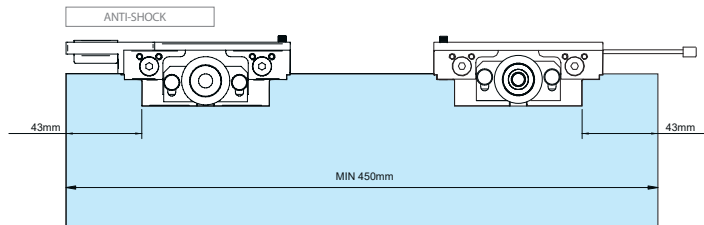

FALSE CEILING

FALSE CEILING WITH FIXED PANEL

GLASS WALL

CEILING WITH FIXED PANEL

FALSE CEILING WITH FIXED PANEL

- SLIDING DOOR
- FIXED GLASS

Cros-section

(Dimensions in mm)

WALL MOUNTING

Screw
DIN-7505 4,5x40mm

$A = H + 17$

GLASS WALL

$A = H - 43$

$G = H + X$

Section type

(Dimensions in mm)