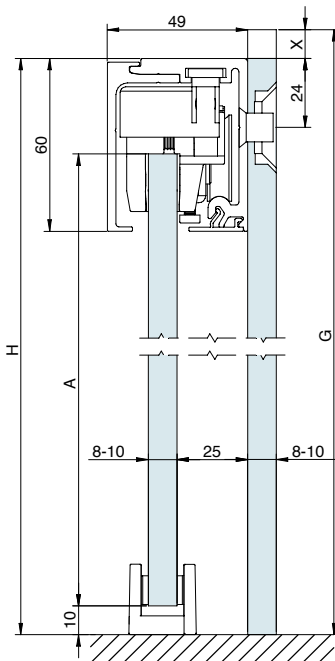

FALSE CEILING

FALSE CEILING WITH FIXED PANEL

GLASS WALL

CEILING WITH FIXED PANEL

FALSE CEILING WITH FIXED PANEL

- SLIDING DOOR
- FIXED GLASS

Cros-section

(Dimensions in mm)

WALL MOUNTING

Screw
DIN-7505 4,5x40mm

$A = H + 17$

GLASS WALL

$A = H - 43$

$G = H + X$

Section type

(Dimensions in mm)