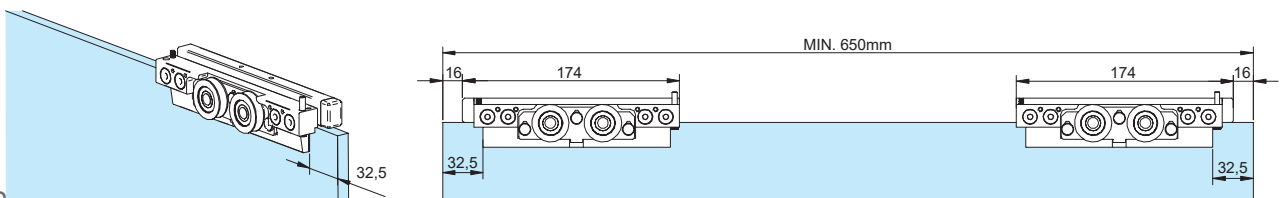

Cross-section

(Dimensions in mm)

WALL MOUNTING

$A = H + 17$

GLASS WALL

$A = H - 43$

$G = H + X$

Cross-section