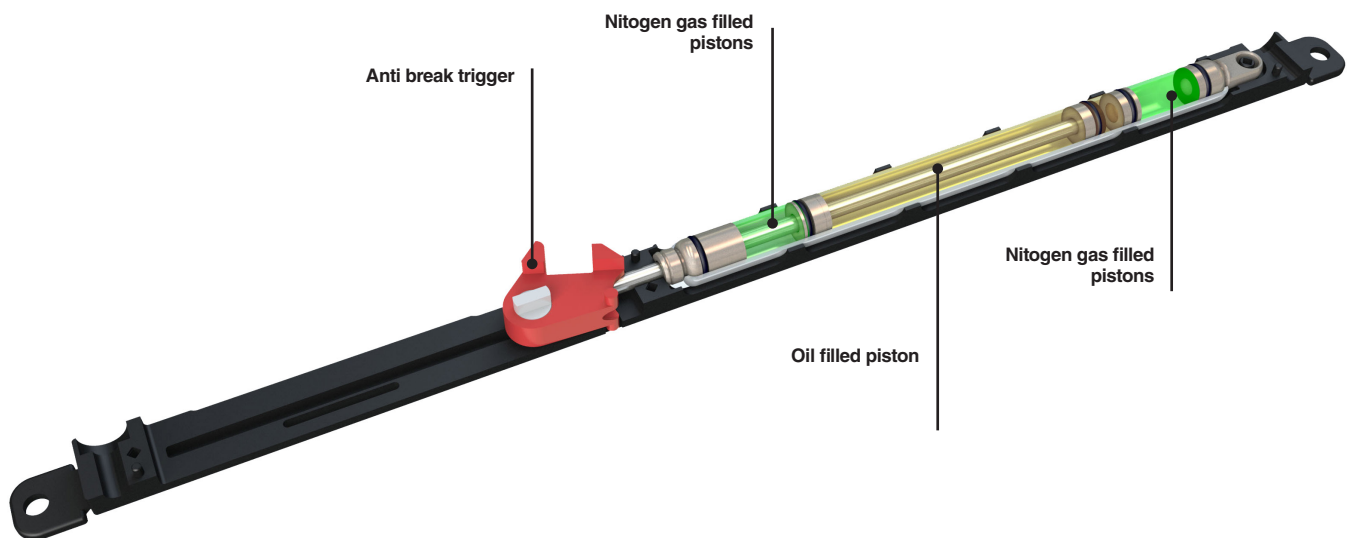

The new soft-closing technology from SISO which combines two nitrogen gas filled pistons and one oil filled piston all within the same unit

- Fully adjustable closing speed
- Closing action is progressive and slows down as the door approaches the fully closed position
- Soft Closing
- Anti break feature on the trigger
- Ensures safe braking and prevents bouncing of the door | Assure un freinage sûr et empêche la porte de rebondir
- Combines an aesthetically pleasing action with safe soft closing of the door