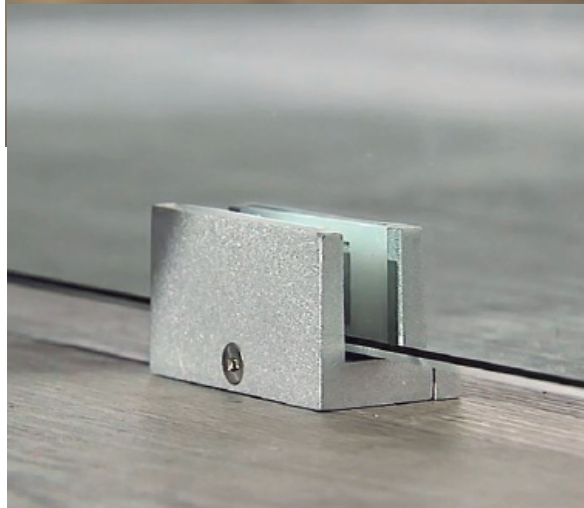

MONTAGE

5

SOFTPRO
TECHNOLOGY by Saheco

Left

Right

Only for
Softpro simple

ANTI-SHOCK

RETAINING STOPPER