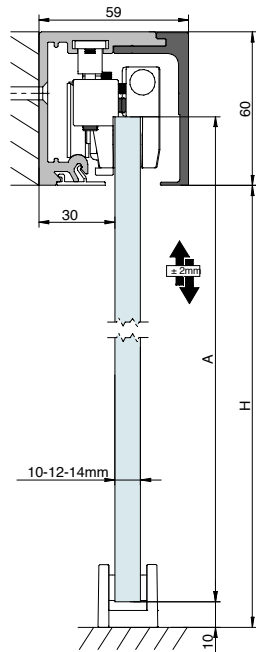

WALL MOUNTING

Screw
DIN-7505 4,5x40mm

$A = H + 17$

GLASS WALL

$A = H - 43$

$G = H + X$

Section type

(Dimensions in mm)

Technical characteristics

Profiles

STANDARD

59x60 mm

FIXED GLASS

59x70 mm

FRAME

76x61 mm

FT

76x61 mm

I FIXED GLASS

76x61 mm

17x12 mm

21x20 mm

Specifications

FRAME

Cross-section

(Dimensions in mm)

WALL MOUNTING

$A = H + 17$

GLASS WALL

$A = H - 43$

$G = H + X$

Cross-section