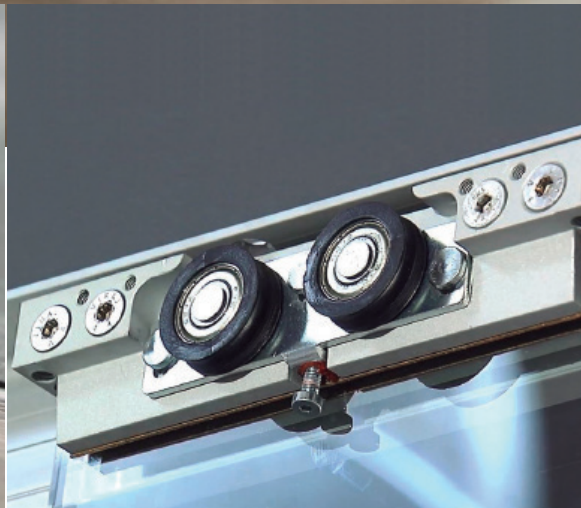

MONTAGE

5

SOFTPRO
TECHNOLOGY by Saheco

Left

Right

Only for
Softpro simple

ANTI-SHOCK

RETAINING STOPPER