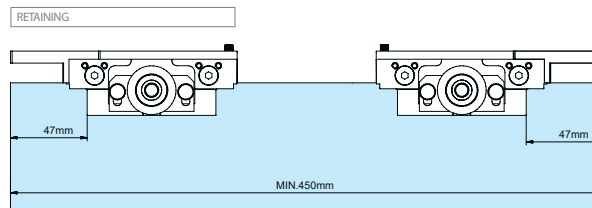

FALSE CEILING

FALSE CEILING WITH FIXED PANEL

GLASS WALL

CEILING WITH FIXED PANEL

FALSE CEILING WITH FIXED PANEL

- SLIDING DOOR
- FIXED GLASS

Cros-section

(Dimensions in mm)

WALL MOUNTING

Screw
DIN-7505 4,5x40mm

$A = H + 17$

GLASS WALL

$A = H - 43$

$G = H + X$

Section type

(Dimensions in mm)